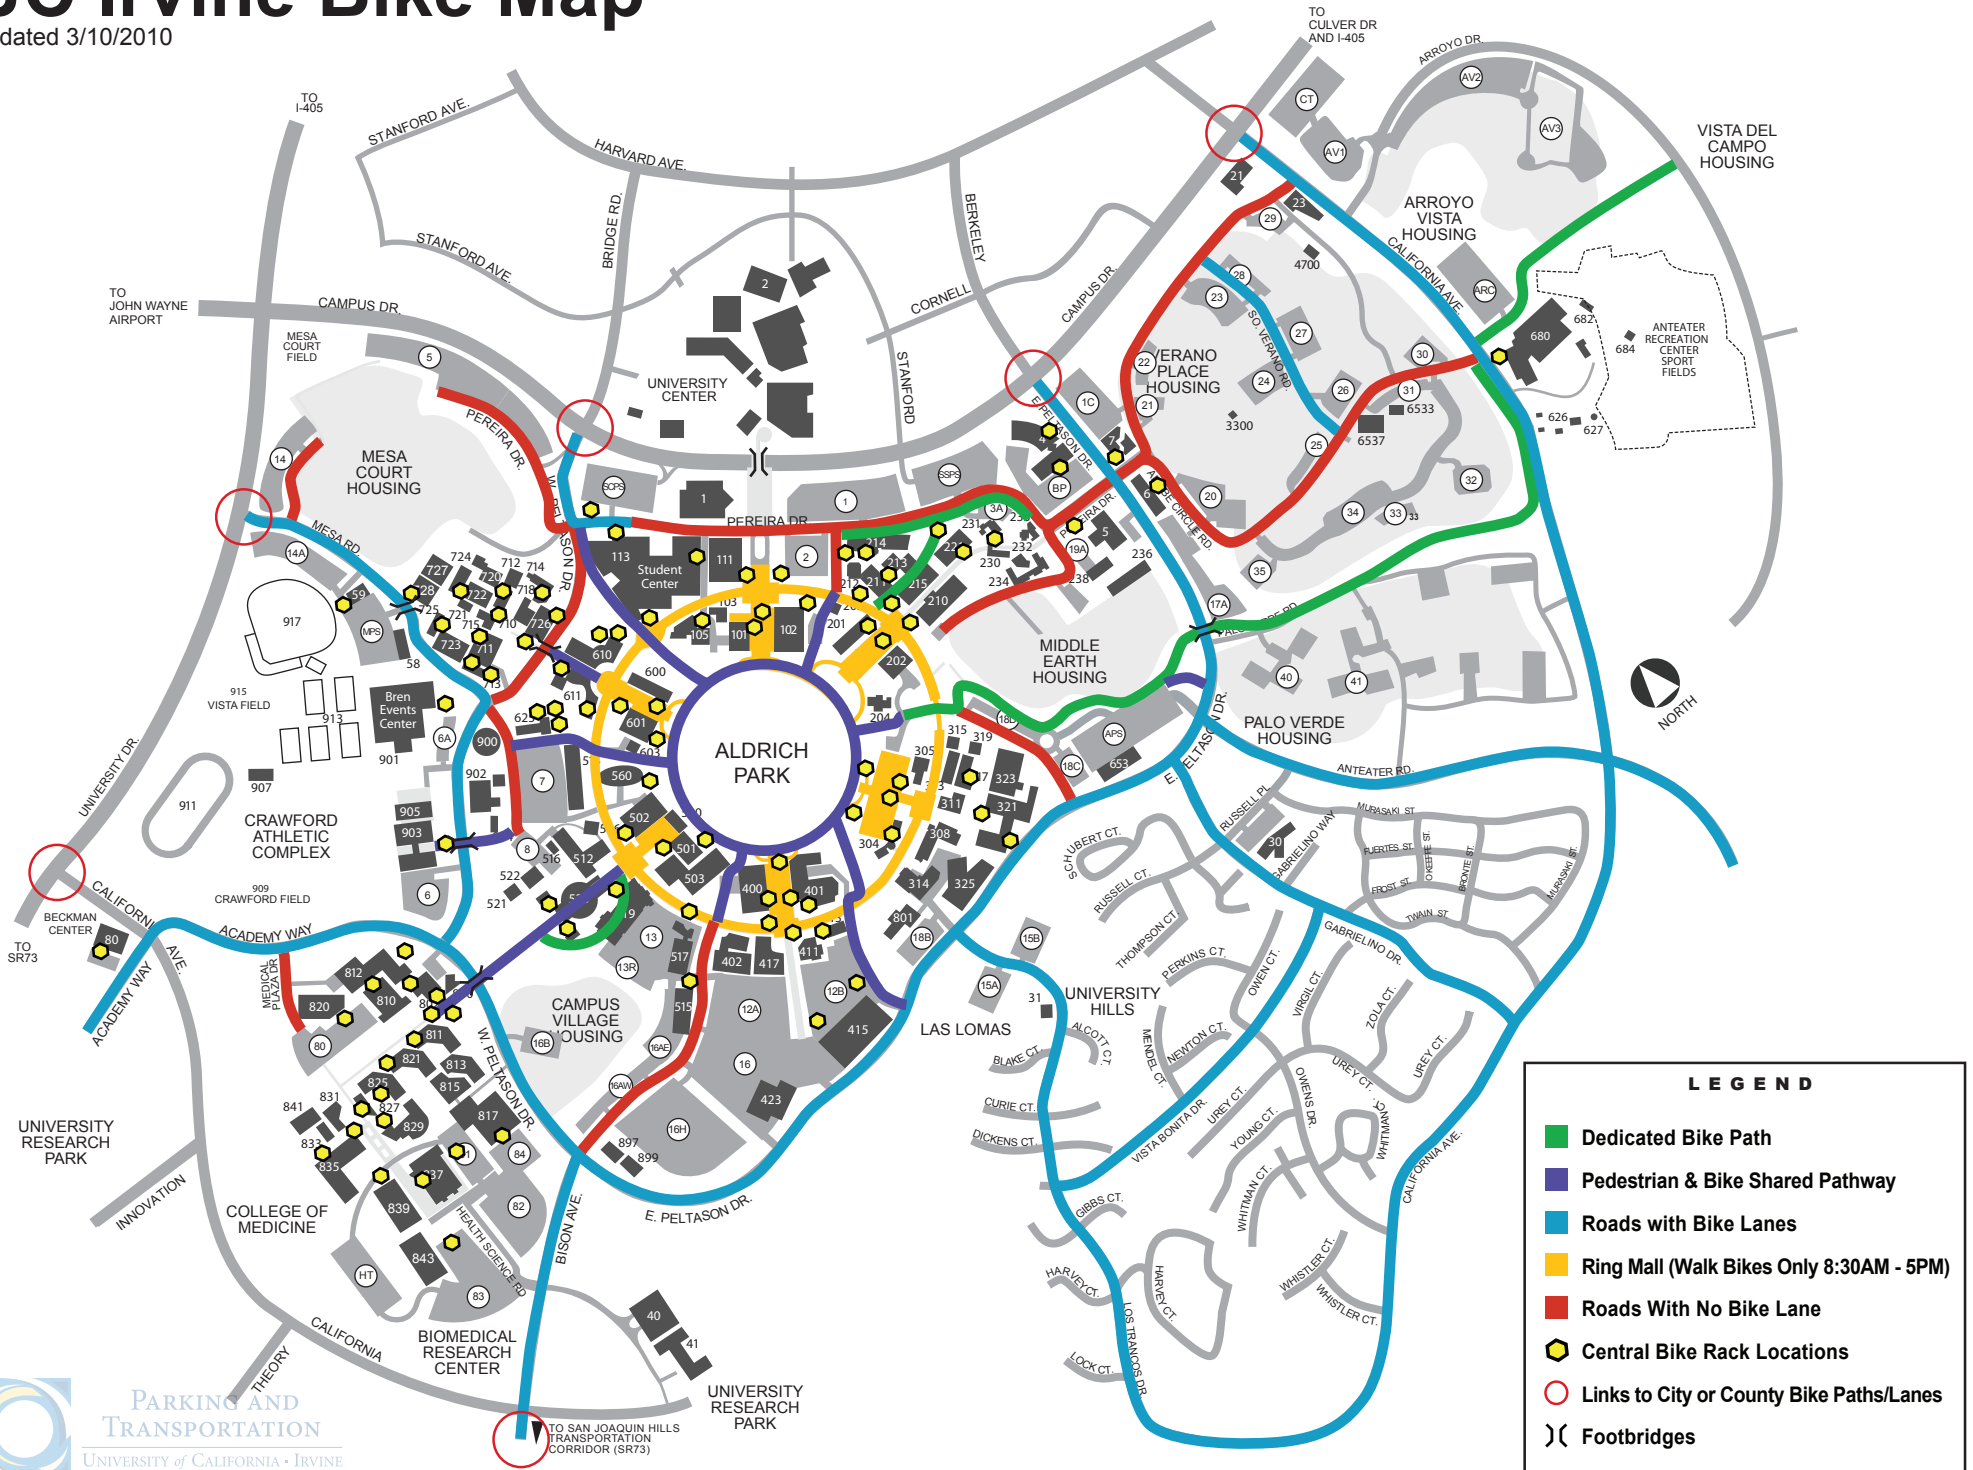

# UC Irvine Bike Map

Updated 3/10/2010

**LEGEND**

- Dedicated Bike Path
- Pedestrian & Bike Shared Pathway
- Roads with Bike Lanes
- Ring Mall (Walk Bikes Only 8:30AM - 5PM)
- Roads With No Bike Lane
- ⬡ Central Bike Rack Locations
- Links to City or County Bike Paths/Lanes
- ⌋ Footbridges